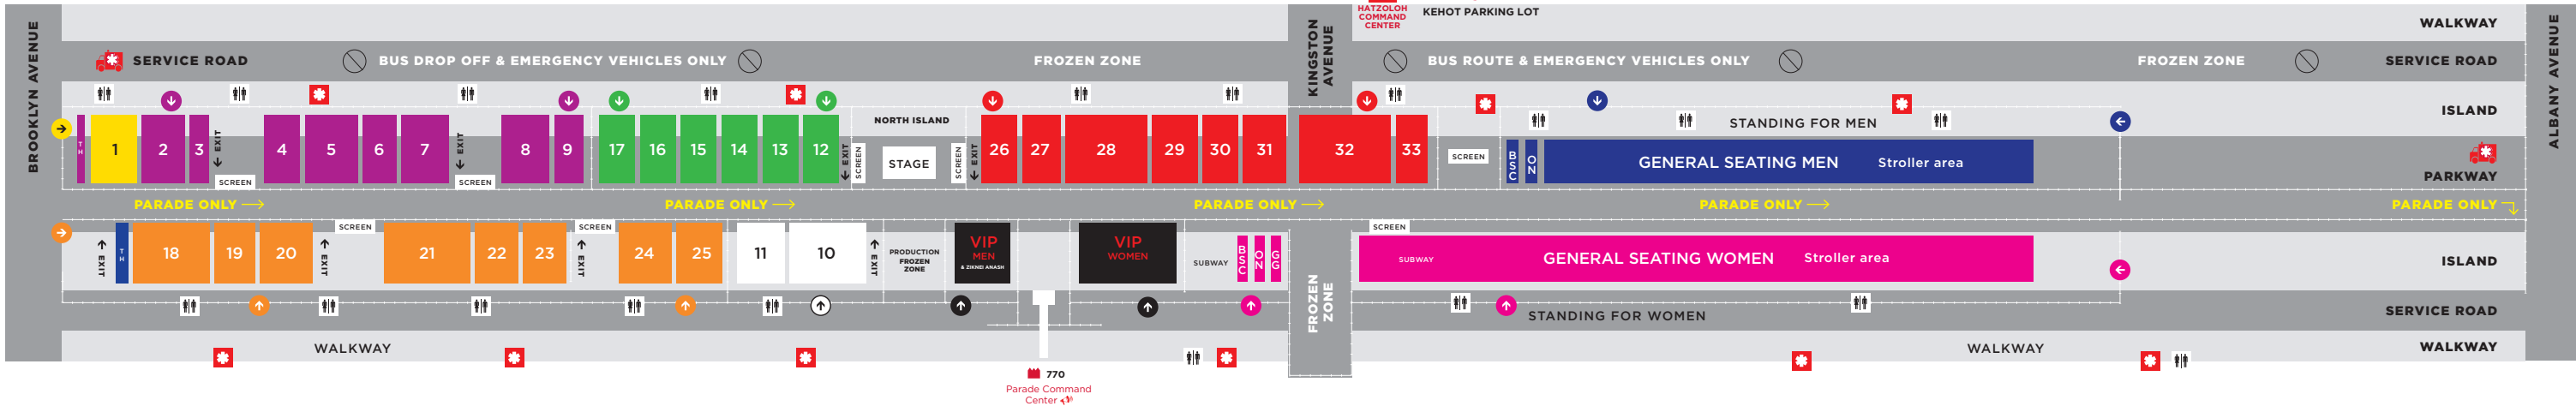

AMBULANCE

ENTRANCE/EXIT (COLOR CODED)

EXIT (FOR MARCHING)

POLICE BARRICADE

RESTROOM

NO STANDING

- 1 Friendship Circle of Brooklyn
- 1 HASC
- 1 Human Care Services

PRESCHOOLS

TROY AVE.

THE GREAT FAIR

MAPLE ST.

MIDWOOD AVE.

MEN'S ENTRANCE TO SHOW

MEN'S SECTION

FAMILY SECTION

WOMEN'S SECTION